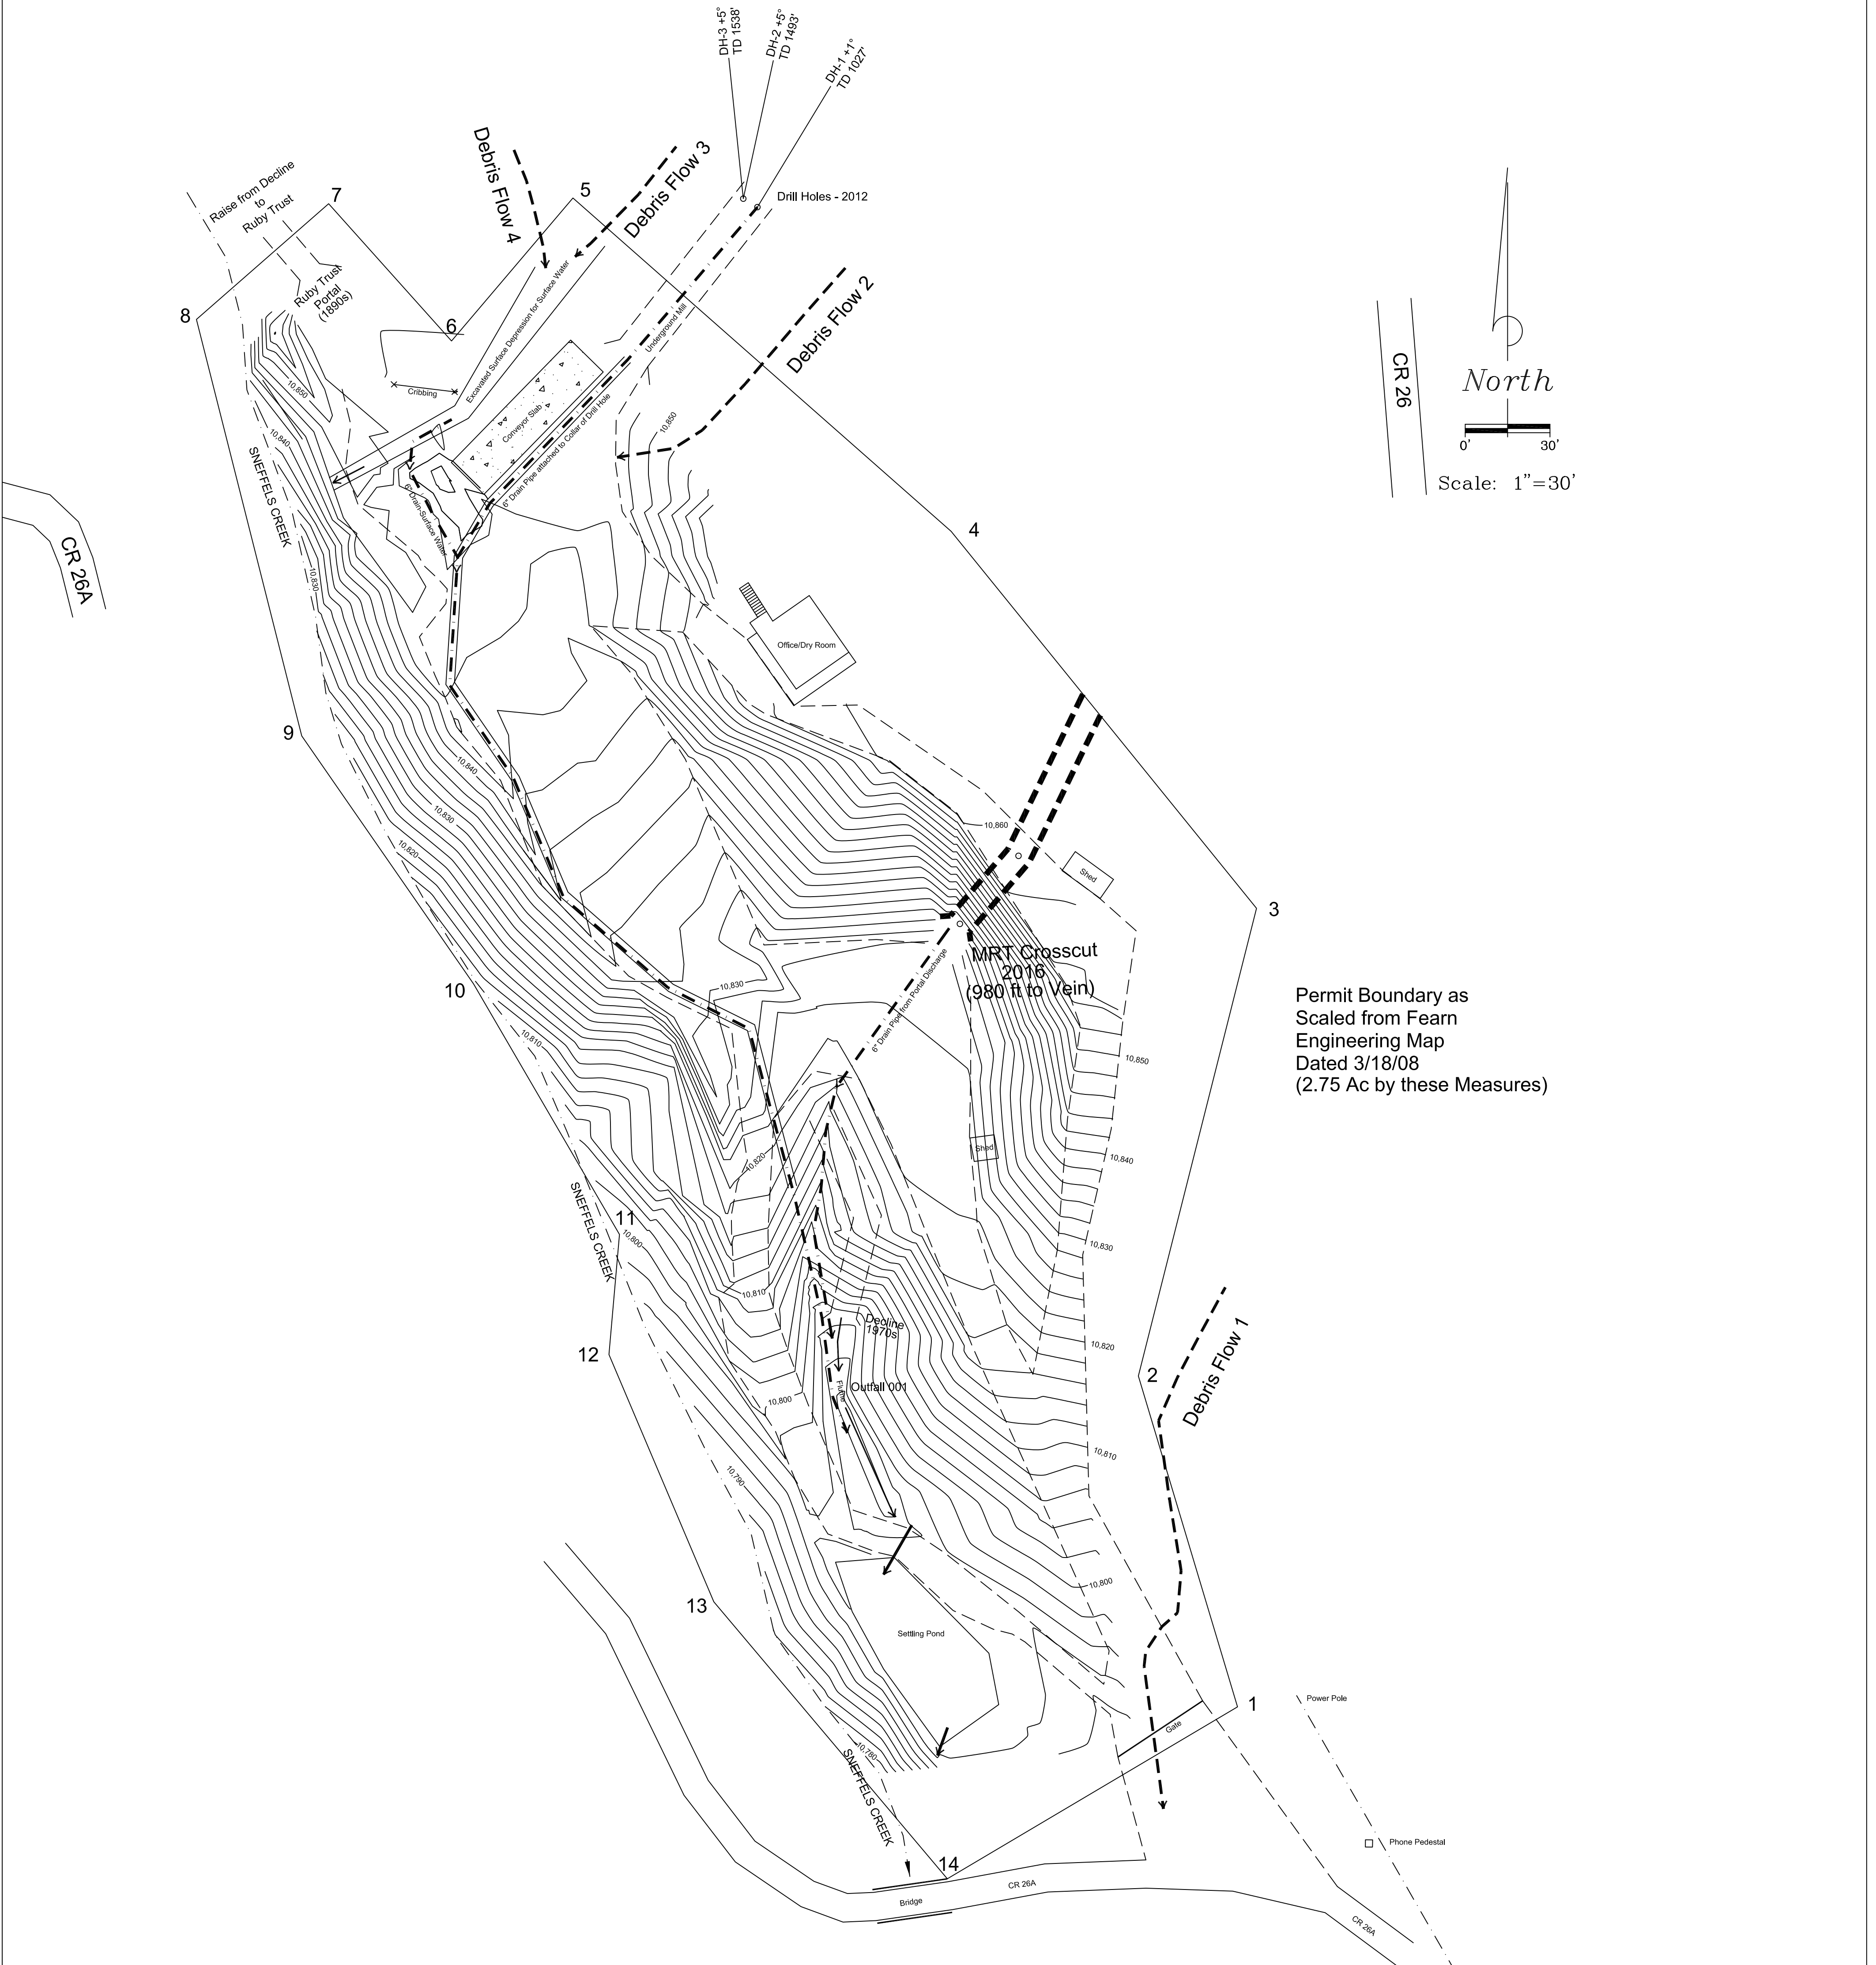

Ruby Trust Mine Ouray County Colorado 8-19-2021

Permit Boundary as Scaled from Fearn Engineering Map Dated 3/18/08 (2.75 Ac by these Measures)

		Ruby Trust Mine	
		Walker Ruby Mining Co. Inc. 5194 NW Newark Ln Port St. Lucie, FL 34983	
SURVEYED BY	DATE	MONADNOCK MINERAL SERVICES	
R. A. L.	8/19/21	342-7772 Av. - P.O. Box 85, Ouray, Colorado 81427 PLS 3180 - CPC 4882	
DRAWN BY	SCALE	ACCT. NO.	
R. A. L.	1"=30'	Ruby Trust 2021	SHEET 1 of 1