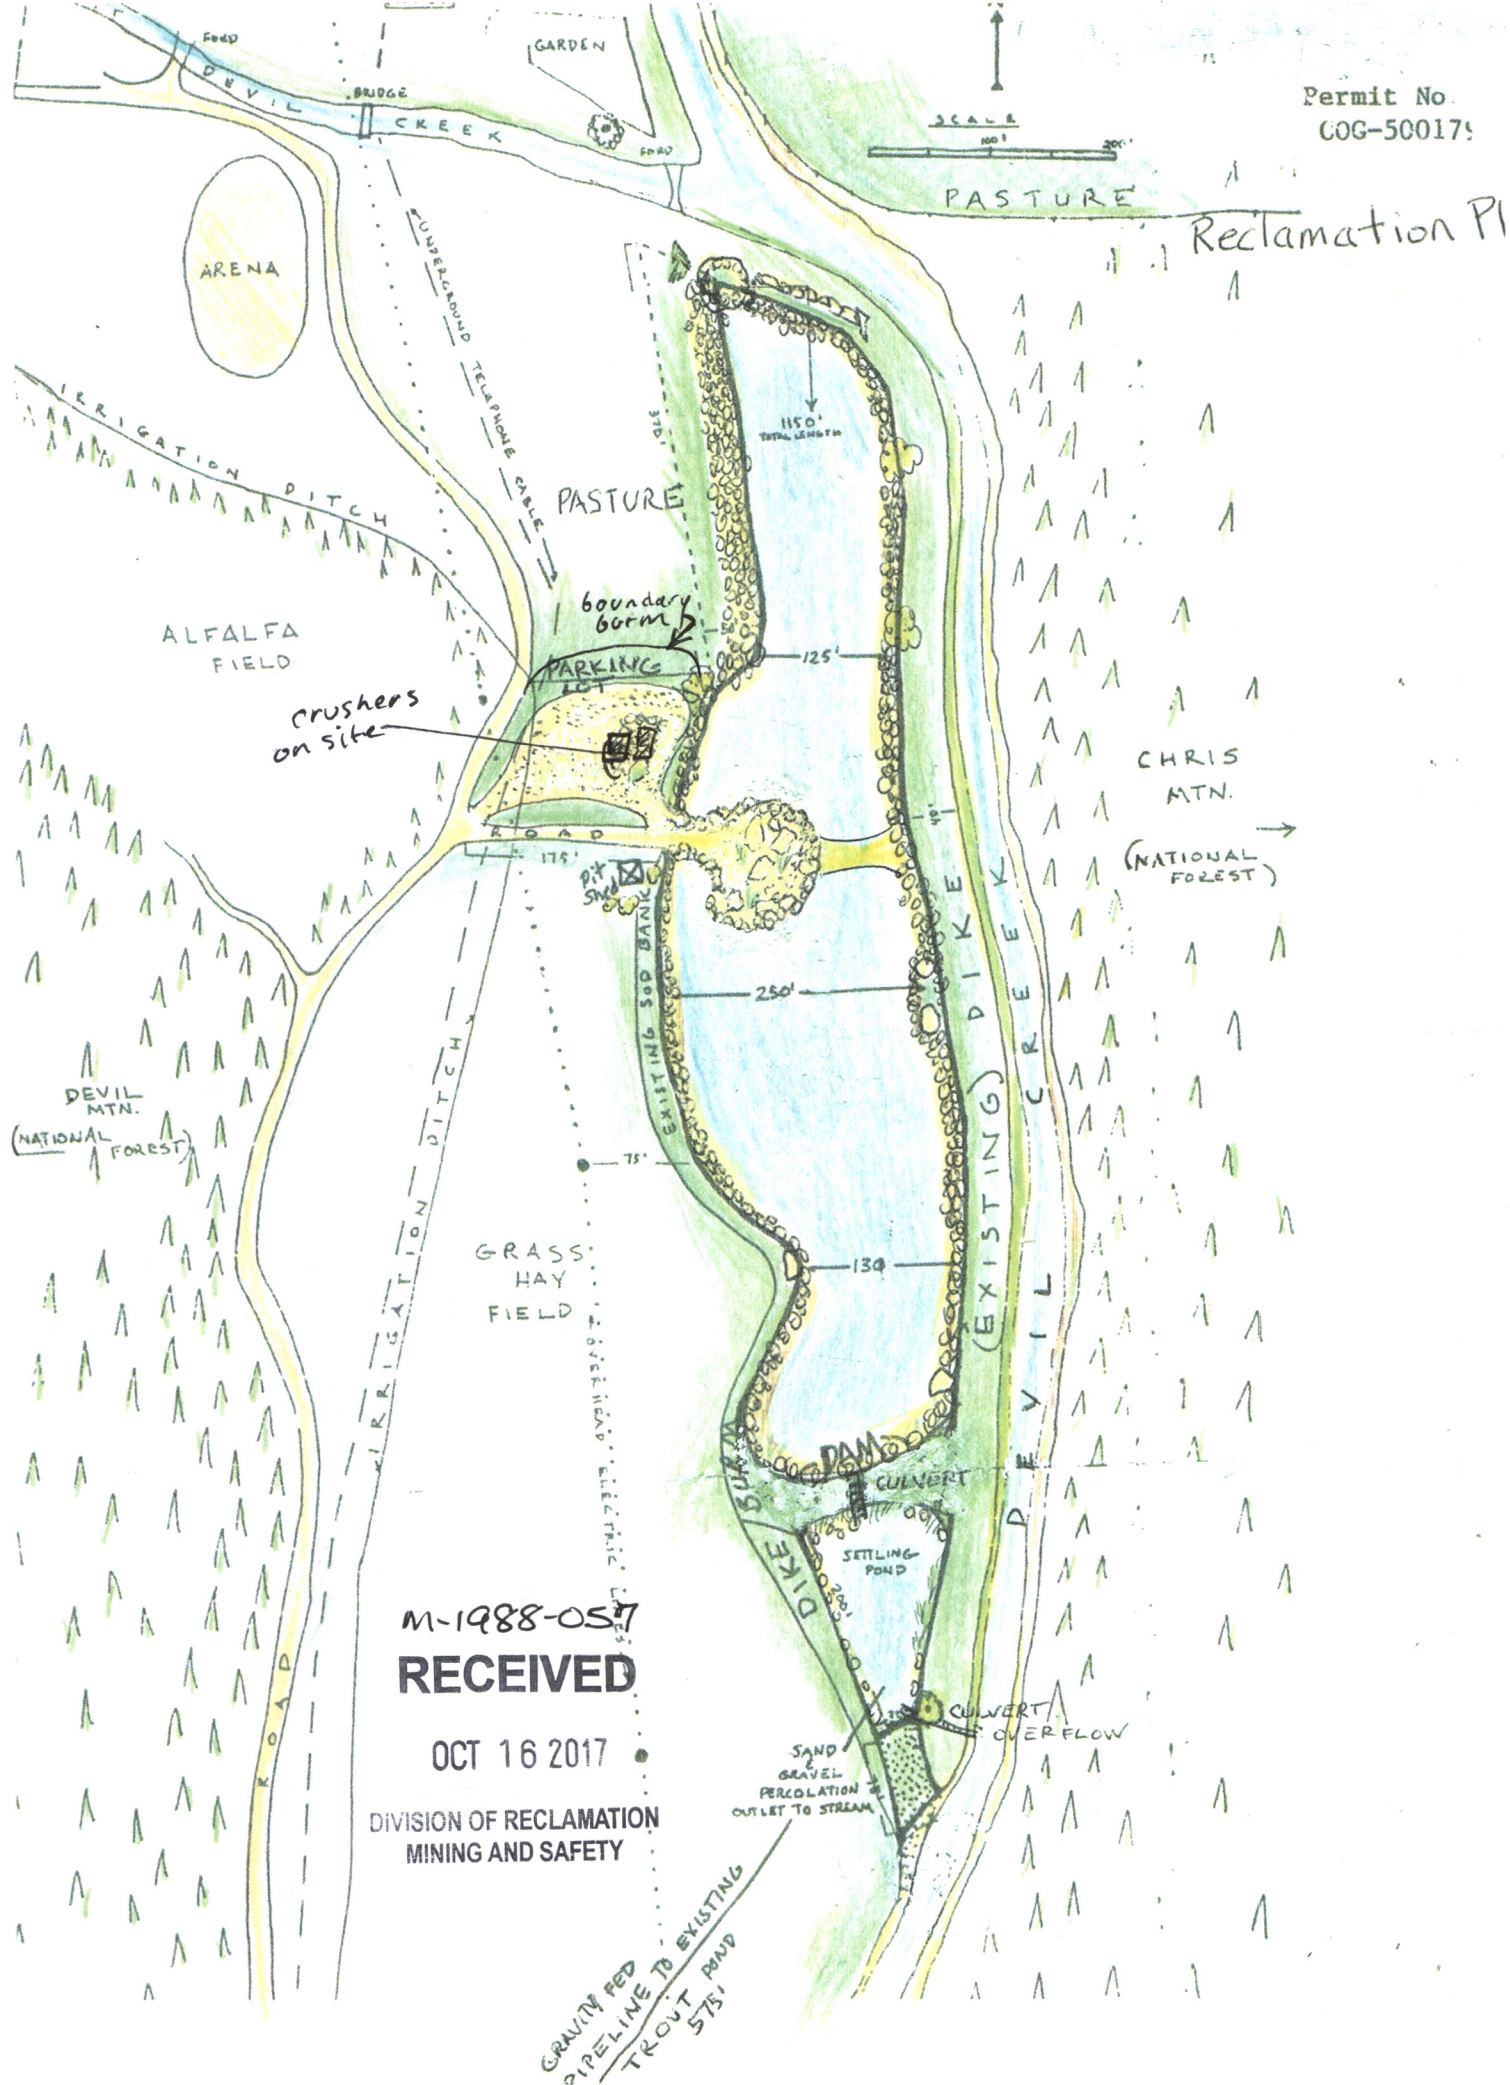

Permit No.
COG-500179

SCALE
100' 200'

Reclamation Pl

M-1988-057
RECEIVED

OCT 16 2017

DIVISION OF RECLAMATION
MINING AND SAFETY