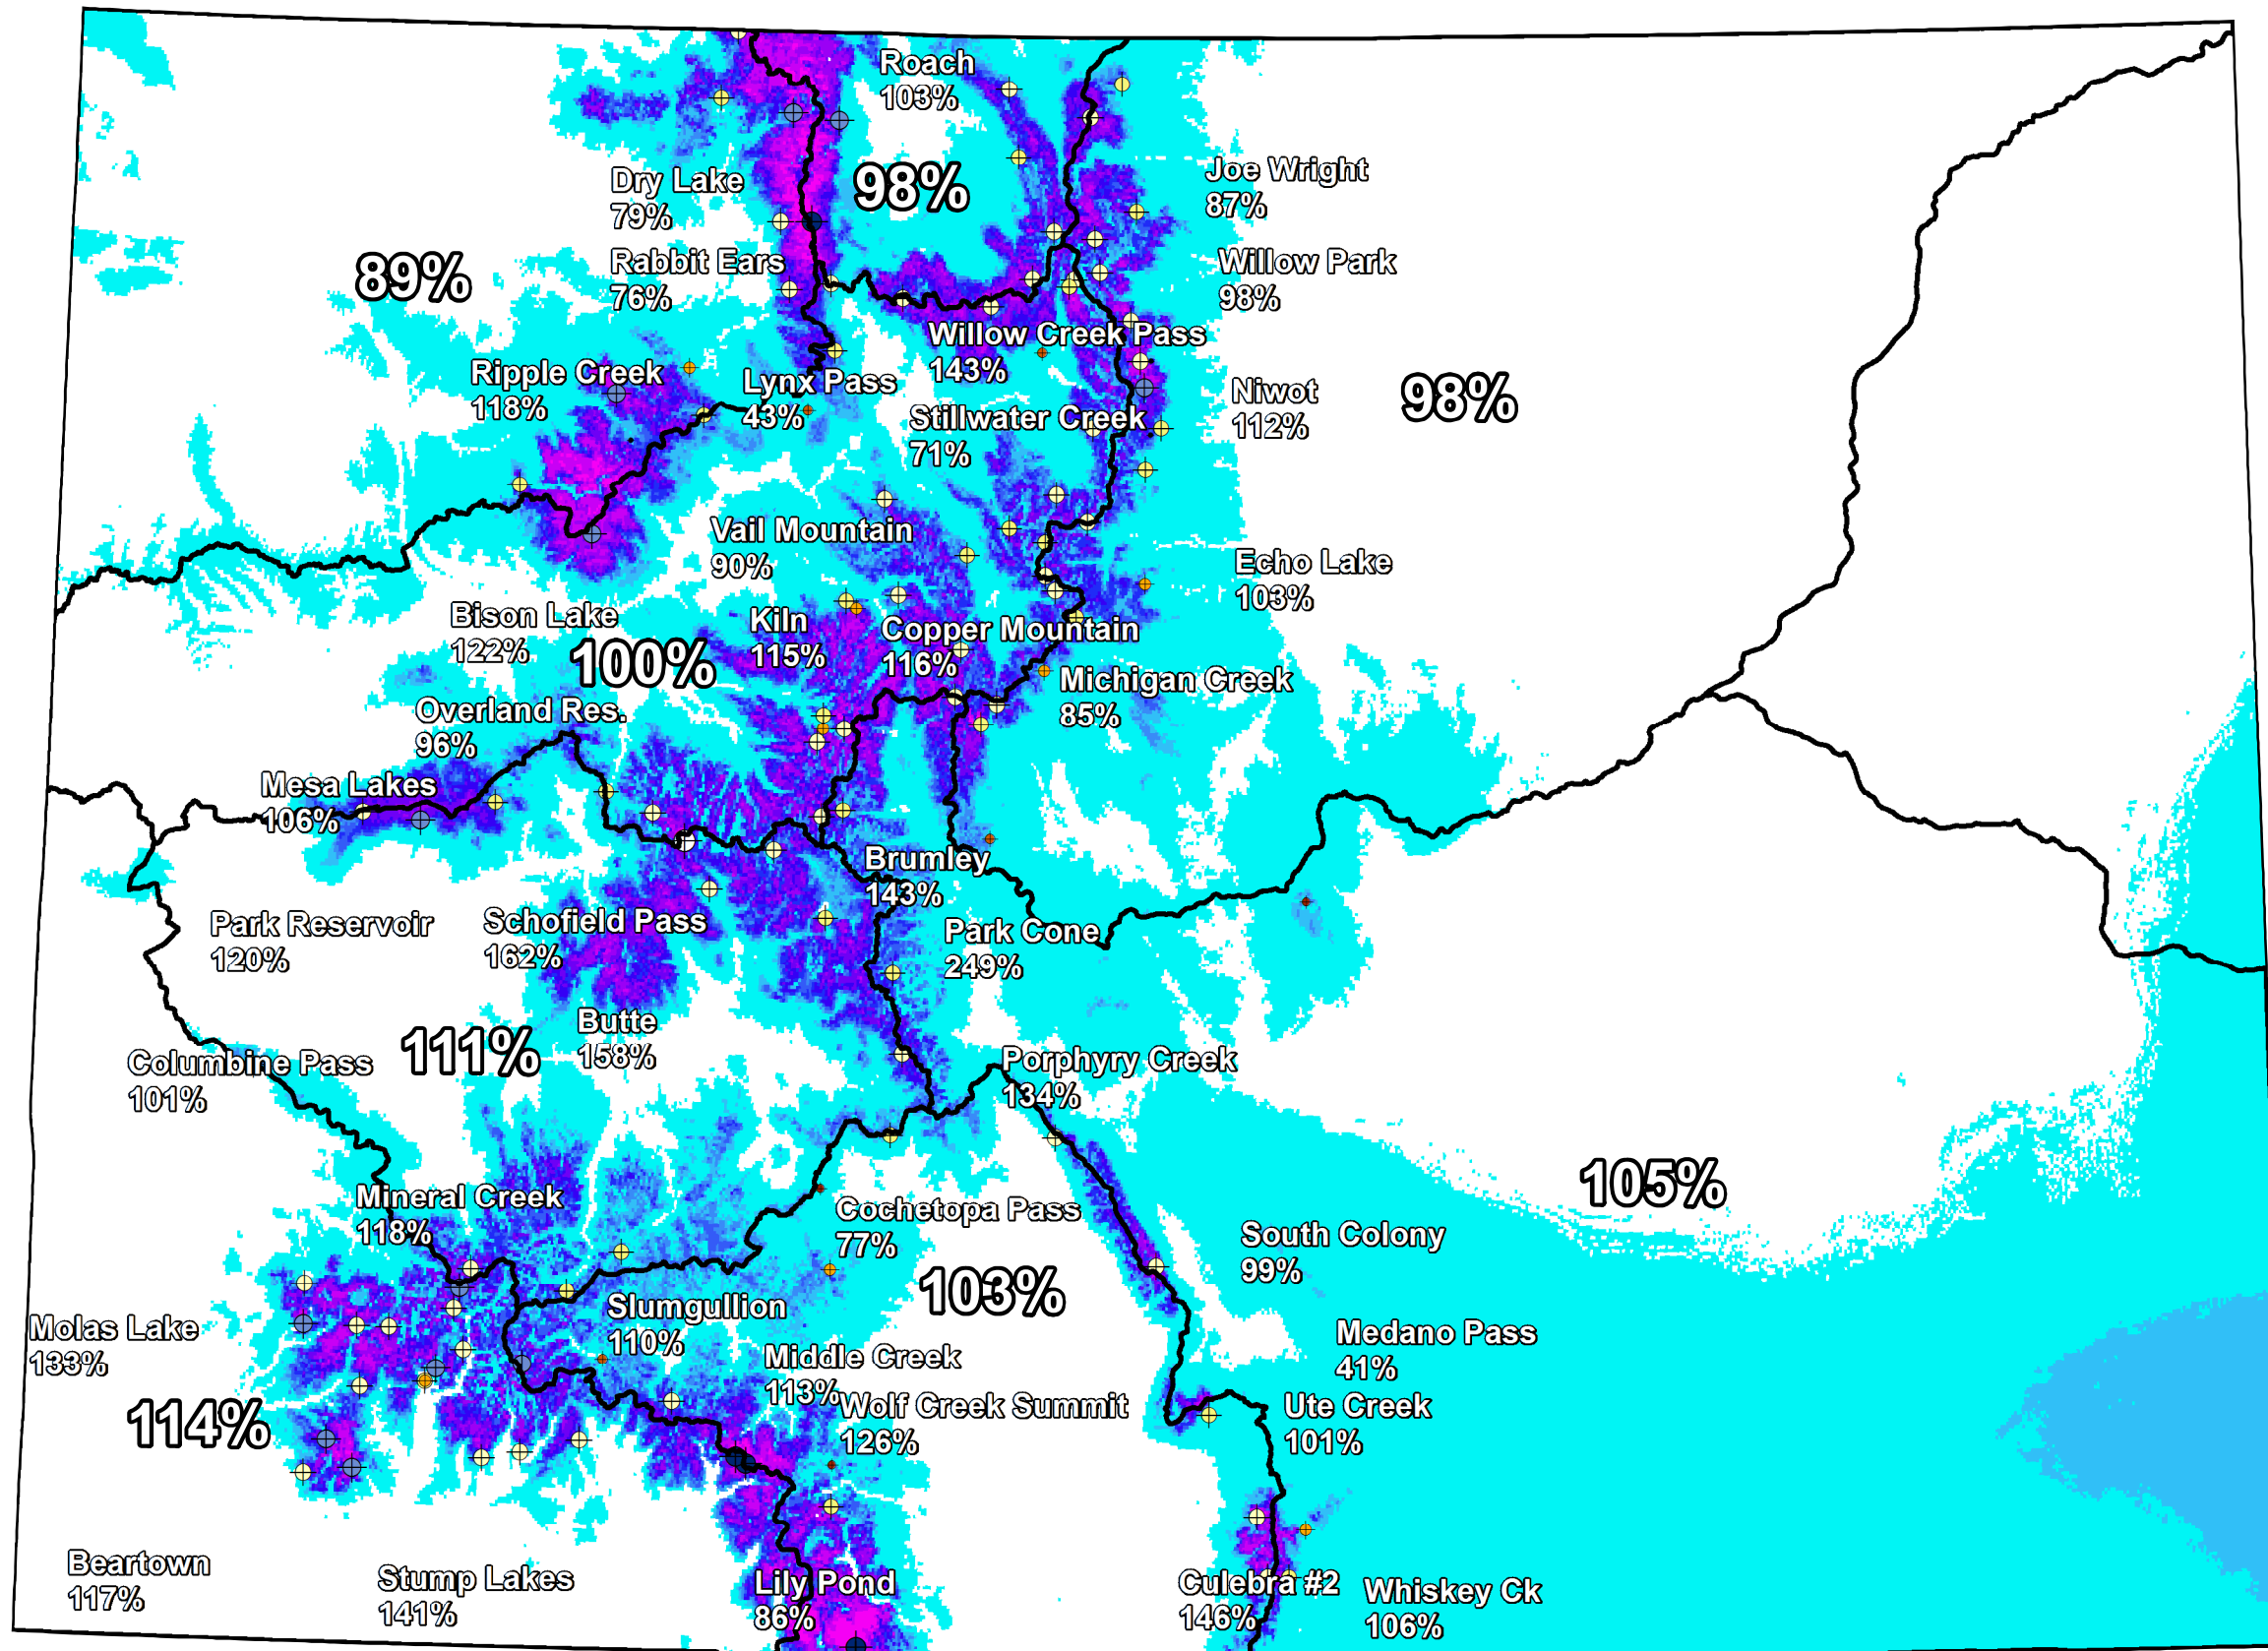

Colorado - 2017 SNOTEL and SNODAS Snow Water Equivalent (SWE) 5/1/2017

Legend
NRCS SNOTEL Sites
SWE

- 0 - < 1
- 1 - 2
- 2 - 4
- 4 - 6
- 6 - 9
- 9 - 12
- 12 - 15
- 15 - 25
- 25 - 35
- 35 - 45
- 45 - 55

Snow Water Equivalent (Inches)

- < 3
- 4 - 7
- 8 - 10
- 11 - 14
- 15 - 17
- 18 - 21
- 22 - 26
- 27 - 31
- 32 - 41
- 42 - 54

SNODAS Snow Water Equivalent data courtesy of the National Snow and Ice Data Center (NSIDC). SNOTEL data courtesy of the National Resources Conservation Service (NRCS). Data is provisional and subject to revision. The CWCB and USBR provide SNODAS data at the following link: <http://www.usbr.gov/pmts/rivers/awards/SNODAS/index.html>